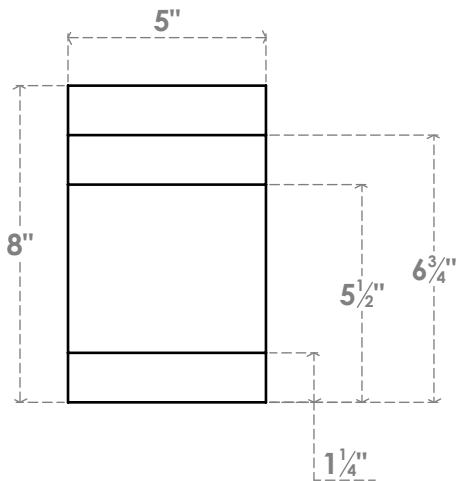

# RFTP05X08X36MED

5"W X 8"H X 36"L MEDITERRANEAN ARCHITECTURAL GRADE PVC RAFTER TAIL

SIDE PROFILE

FRONT PROFILE

ISOMETRIC

EKENA MILLWORK  
 2300 WEST MAIN ST.  
 CLARKSVILLE, TX 75426  
 TOLL FREE: 866-607-0453  
 WWW.EKENAMILLWORK.COM

NOTES

1. INSTALLATION TO BE COMPLETED IN ACCORDANCE WITH MANUFACTURER'S SPECIFICATIONS.
2. DRAWING MAY NOT BE TO SCALE
3. THIS DRAWING IS INTENDED FOR DESIGN AND PLANNING PURPOSES ONLY.
4. ALL INFORMATION CONTAINED HEREIN WAS CURRENT AT THE TIME OF DEVELOPMENT BUT MUST BE REVIEWED AND APPROVED BY THE PRODUCT MANUFACTURER TO BE CONSIDERED ACCURATE.
5. ARCHITECTURAL GRADE PVC PRODUCTS ARE MADE FROM EXPANDED CELLULAR PVC AND COME NATURALLY WHITE BUT MAY BE PAINTED