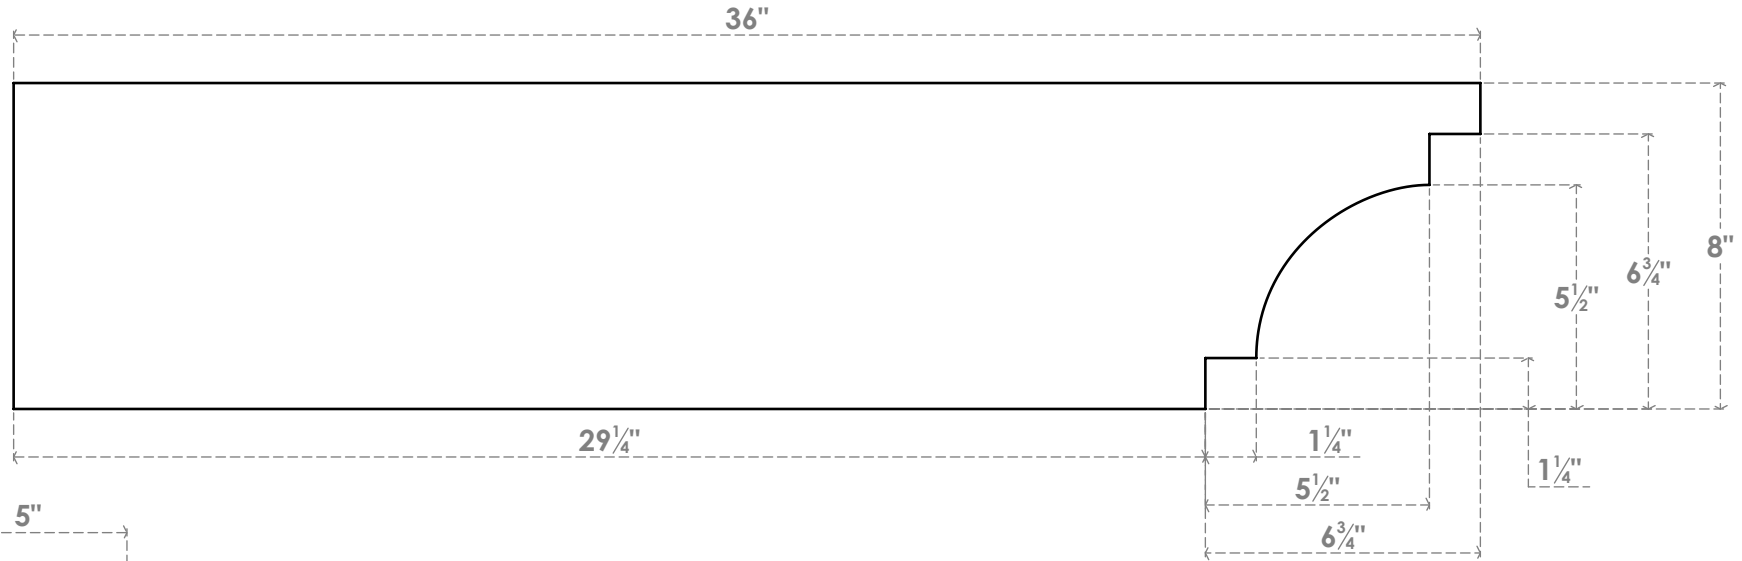

# RFTP05X08X36MED

5"W X 8"H X 36"L MEDITERRANEAN ARCHITECTURAL GRADE PVC RAFTER TAIL

SIDE PROFILE

FRONT PROFILE

ISOMETRIC

EKENA MILLWORK  
 2300 WEST MAIN ST.  
 CLARKSVILLE, TX 75426  
 TOLL FREE: 866-607-0453  
 WWW.EKENAMILLWORK.COM